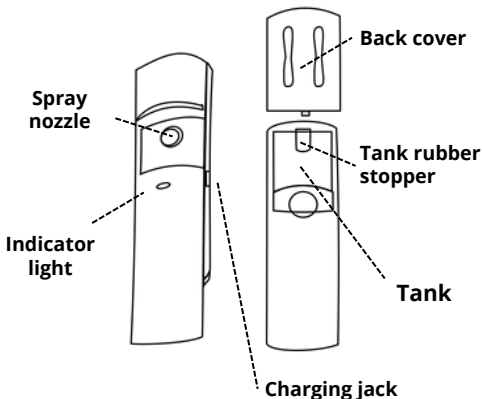

SLIDE MISTER

1

Gently open the back cover by sliding it upwards.

4

Slide the cover downwards, the blue indicator will light up and mist will spray out of the spray nozzle.

2

Open tank rubber stopper.

3

Fill the tank with Copperine using a dropper (included in the box) or thin nozzle.

5

Aim towards the bottom of the nose while inhaling for 3-5 seconds.

Mist directly in the mouth for 3 seconds towards the back of the throat. You do not need to inhale while spraying the mouth.